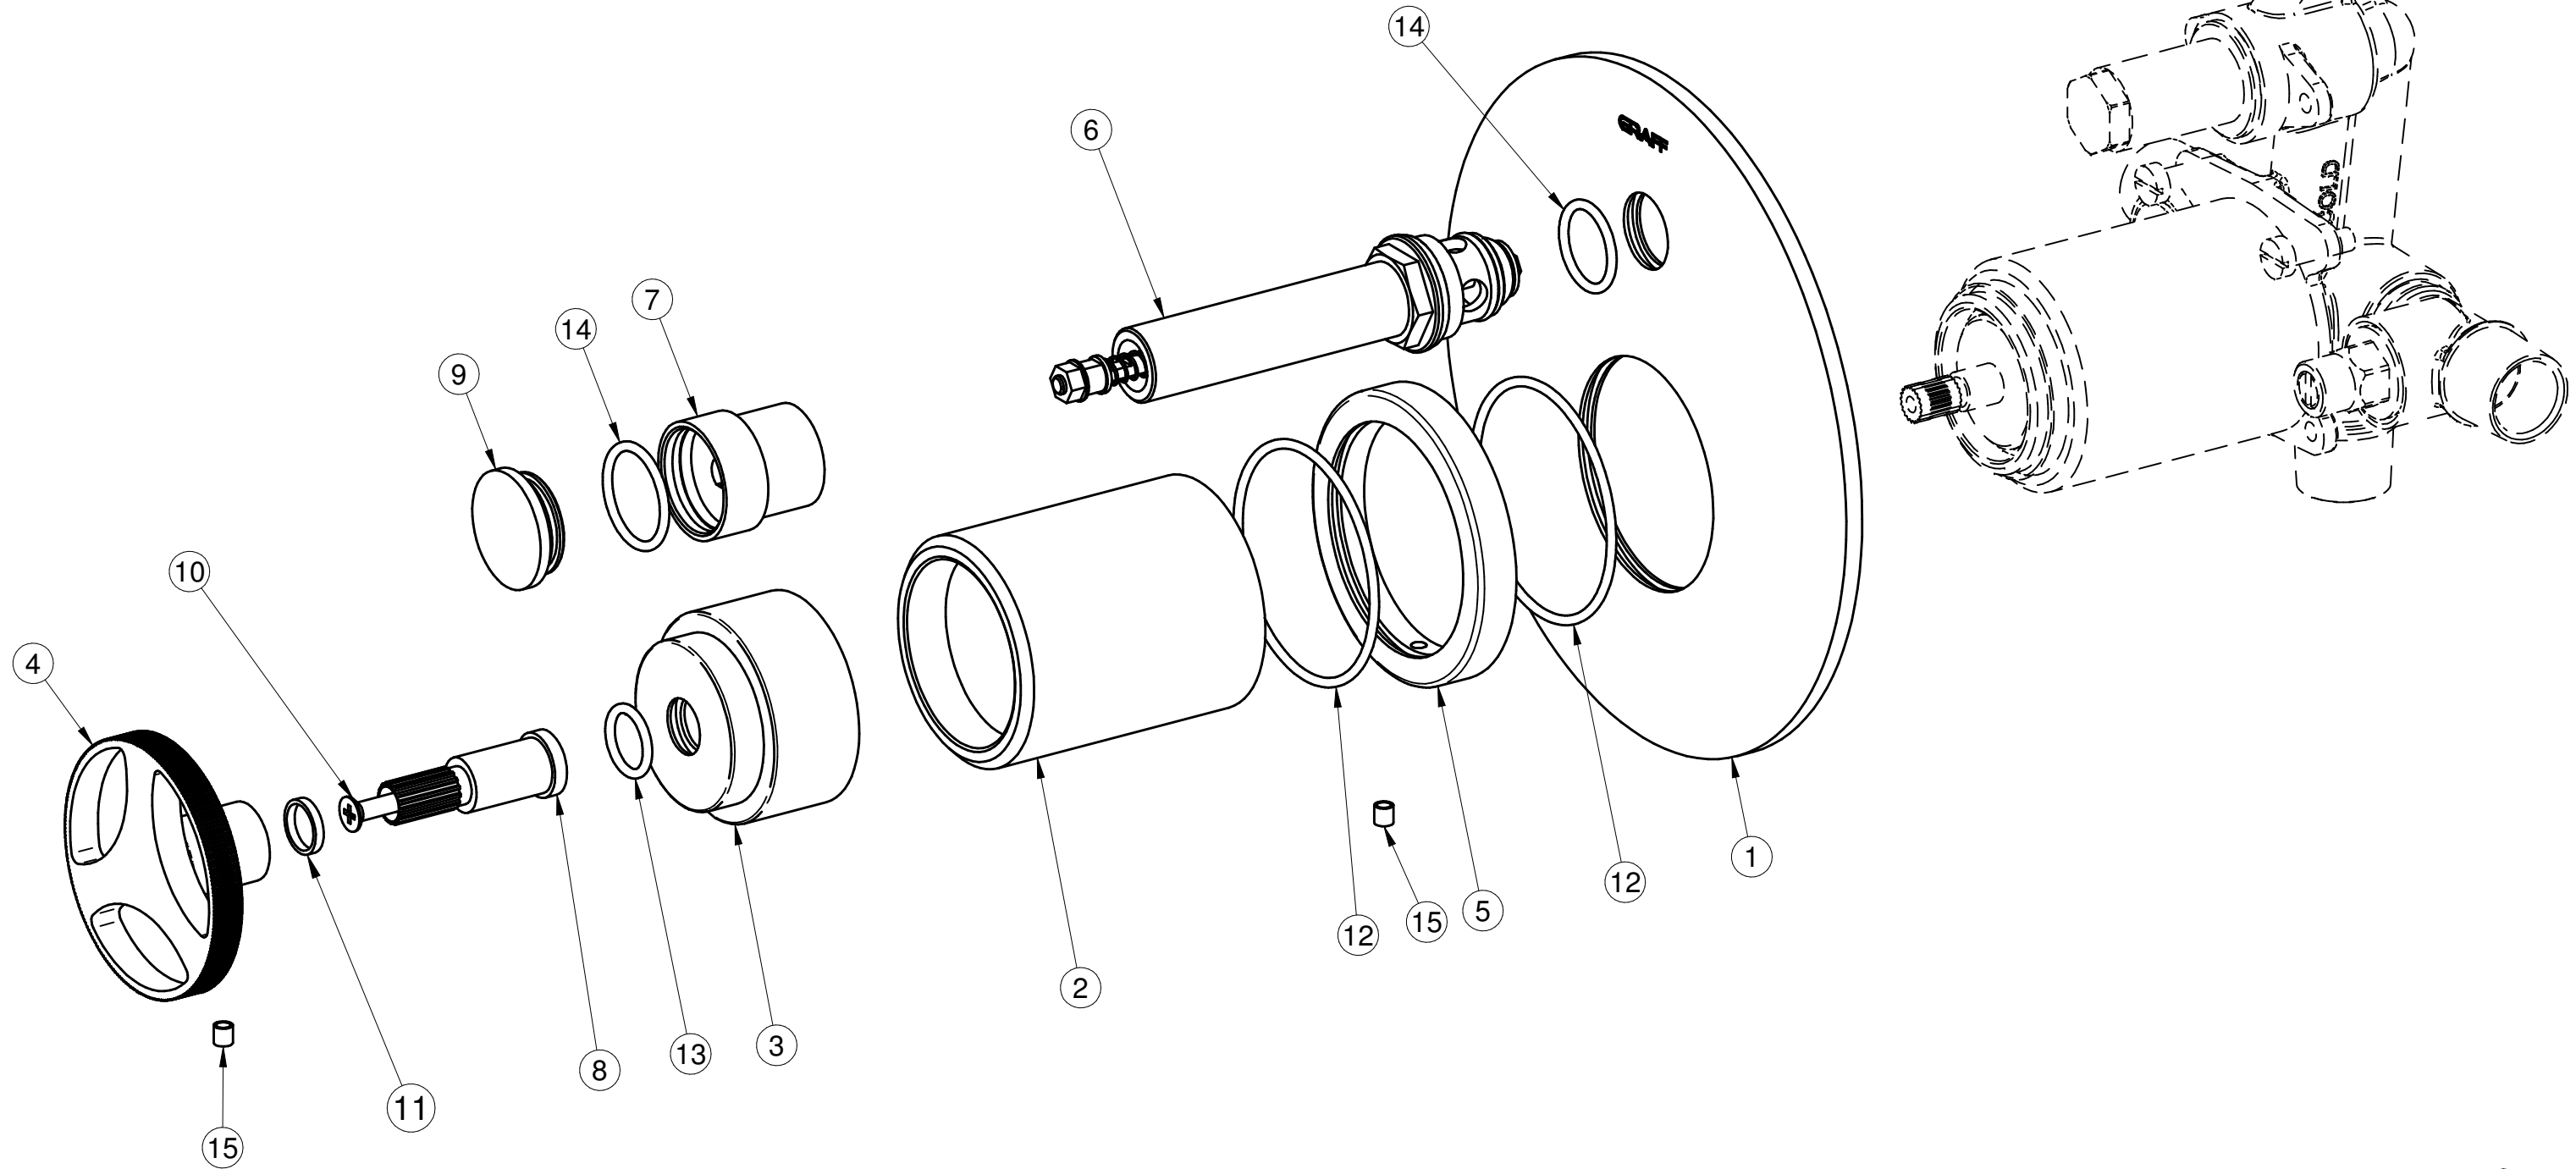

# G-7080-C19B-T

## HARLEY Series

Rough - G-7055

**GRAFF**<sup>®</sup>  
CUTTING EDGE DESIGN